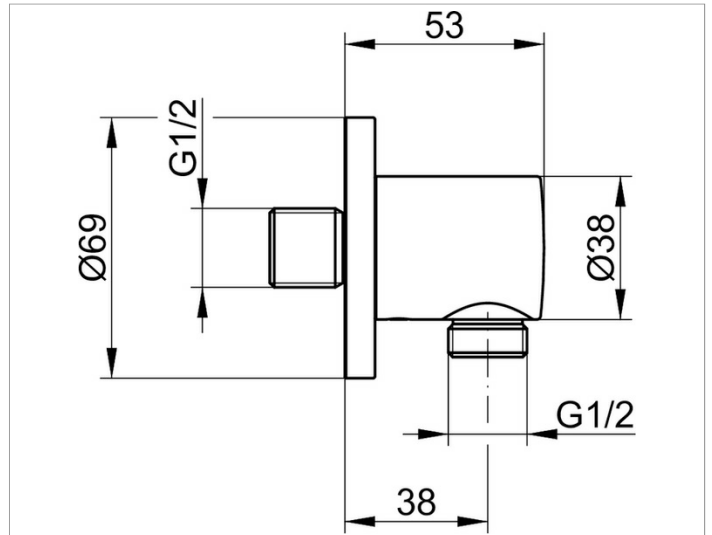

Plan  
5494701000 Conexión de flexo DN 15

**PRODUCTO****DIBUJO****CARACTERÍSTICAS DEL PRODUCTO**

con sistema antirretorno  
para grifería empotrada

**SUPERFICIE**

cromado

**ESPECIFICACIONES**

KEUCO PLAN Wall outlet for shower hose  
DN 15  
5494701000  
High shine chrome-plated wall outlet for shower hose,  
in esthetic functional Design,  
with backflow preventer  
matching for all concealed installations  
Diameter 70 mm,  
as design feature high shine chrome- plated  
Base diameter: 38 mm,  
Projection: 53 mm  
Hose connection G 1/2 inch