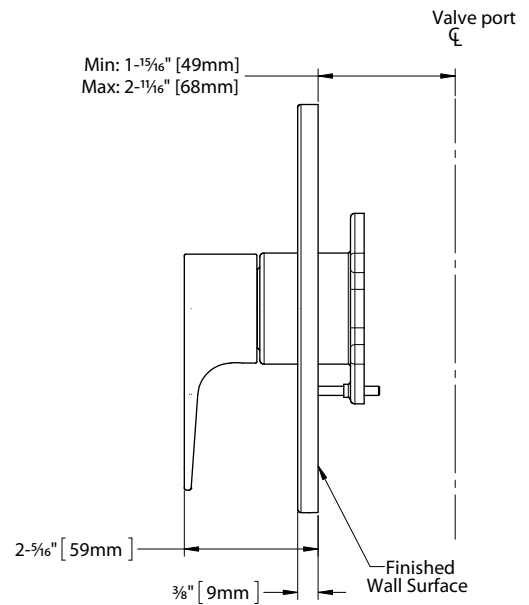

PRODUCT SPECIFICATION

Pressure balance valve trim shall have a lever handle. Product shall be TOTO Model TS362P#CP and required valve shall be TSPTM (sold separately).

OPTIONAL ACCESSORIES

- THP5108 - Extension Kit Oberon

TS362P

Oberon® Round Pressure Balance Valve Trim

SPECIFICATIONS

Material	Brass & Zinc
Warranty	Limited Lifetime for Residential Use One Year for Commercial Use
Shipping Weight	3 lbs
Shipping Dimensions	8-1/2"L x 7-1/2"W x 5-1/2"H

INSTALLATION NOTES

VALVE REQUIRED: Pressure balancing valve model TSPTM (sold separately).

DIMENSIONS

TOTO®